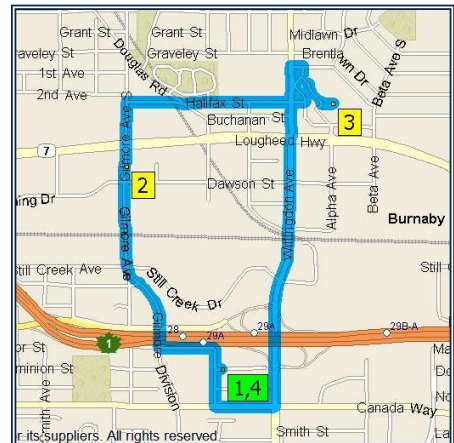

1. Pickup locations:

Gilmore Skytrain Station (loop #1, 1st stop)

-on Gilmore Avenue, between Dawson Street and Lougheed Hwy, "5-minute pickup/drop off" zone near skytrain station

-it's less than half a block NORTH from the corner of Gilmore and Dawson on Gilmore

Brentwood Town Centre (loop #1, 2nd stop)

-along roof covered walk pathway connecting Skytrain Station with the Brentwood Town Centre

-as you exit the downhill skytrain ramp and walk towards McDonald's or BMO Bank

Metrotown (loop #2)

-Main entrance to Hilton Hotel @ McKay Avenue (Tour Bus Zone)

Grand Villa Casino & Delta Hotel – Main entrance at Dominion Street

2. Shuttle route

We have two shuttle bus loops (one bus). One would connect casino with the Gilmore Skytrain Station & Brentwood Town Centre area and the second one with Metrotown.

A) Gilmore / Brentwood Loop:

- loop length = 5.3 km
- time required = 20 minutes including 3 minutes for loading & unloading passengers

B) Metrotown Loop:

- loop length = 7.5 km
- time required = 25 minutes including 2 minutes for loading & unloading passengers