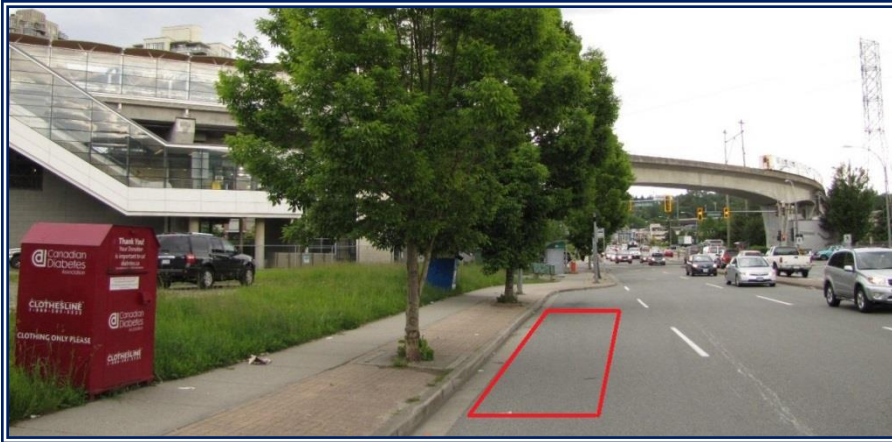

1. Pickup locations:

Gilmore Skytrain Station (loop #1, 1st stop)

-on Gilmore Avenue, between Dawson Street and Lougheed Hwy, "5-minute pickup/drop off" zone near skytrain station

-it's less than half a block NORTH from the corner of Gilmore and Dawson on Gilmore

Brentwood Town Centre (loop #1, 2nd stop)

-along roof covered walk pathway connecting Skytrain Station with the Brentwood Town Centre

-as you exit the downhill skytrain ramp and walk towards McDonald's or BMO Bank

Metrotown (loop #2)

-Main entrance to Hilton Hotel @ McKay Avenue (Tour Bus Zone)

Grand Villa Casino & Delta Hotel – Main entrance at Dominion Street

2. Shuttle route

We have two shuttle bus loops (one bus). One would connect casino with the Gilmore Skytrain Station & Brentwood Town Centre area and the second one with Metrotown.