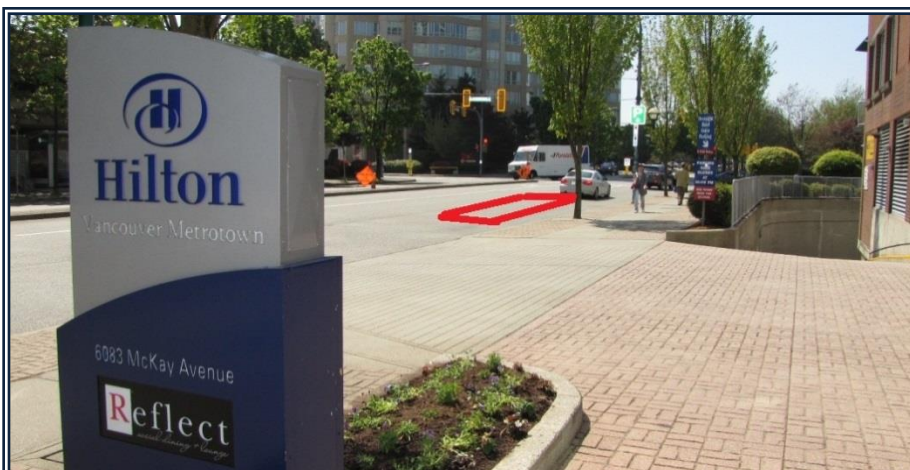

1. Pickup locations:

Gilmore Skytrain Station (loop #1, 1st stop)

-on Gilmore Avenue, between Dawson Street and Lougheed Hwy, "5-minute pickup/drop off" zone near skytrain station

-it's less than half a block NORTH from the corner of Gilmore and Dawson on Gilmore

Brentwood Town Centre (loop #1, 2nd stop)

-along roof covered walk pathway connecting Skytrain Station with the Brentwood Town Centre

-as you exit the downhill skytrain ramp and walk towards McDonald's or BMO Bank

Metrotown (loop #2)

-Main entrance to Hilton Hotel @ McKay Avenue (Tour Bus Zone)

Grand Villa Casino & Delta Hotel – Main entrance at Dominion Street

2. Shuttle route

We have two shuttle bus loops (one bus). One would connect casino with the Gilmore Skytrain Station & Brentwood Town Centre area and the second one with Metrotown.